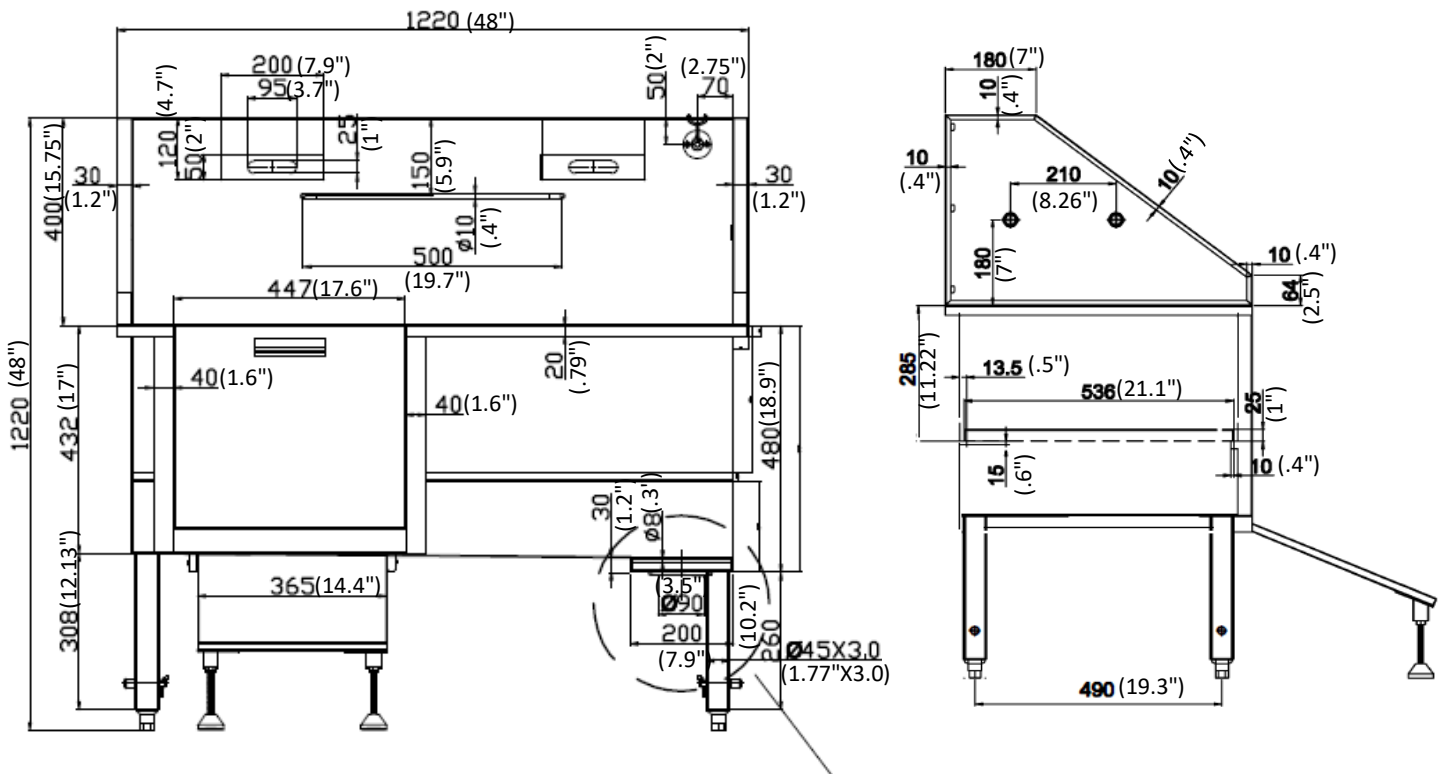

Product Diagram