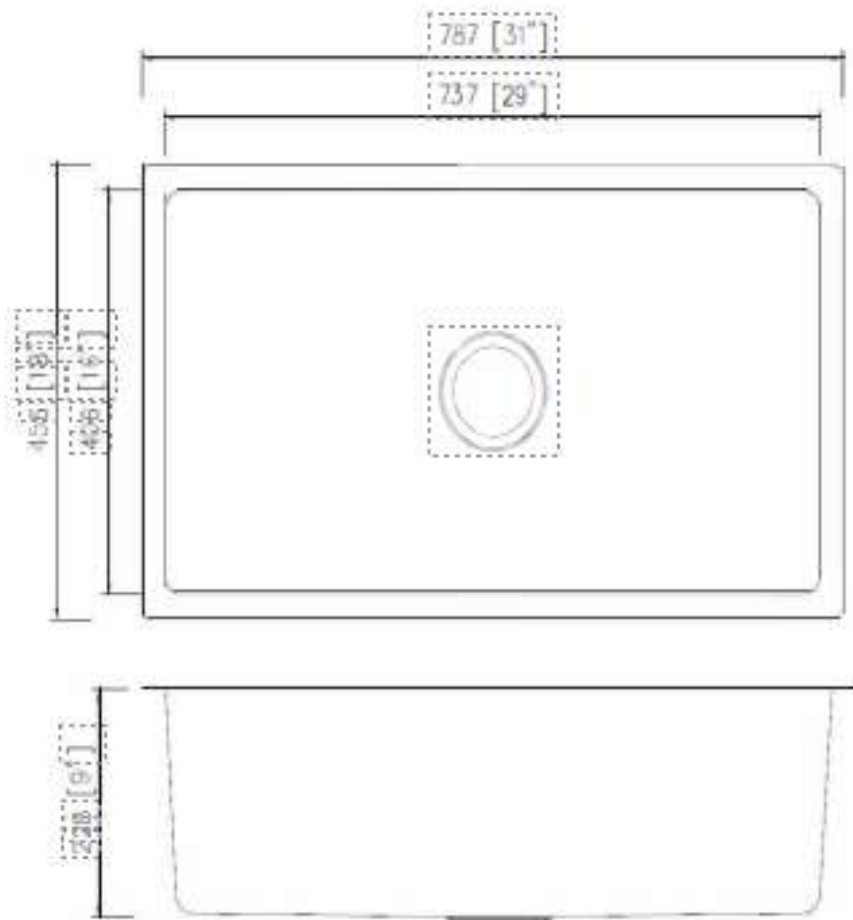

TECHNICAL DATA

Model #	Material	Finish	Mount Options	Overflow	Drain Size	ADA Compliant	Gauge
Q6510	Stainless Steel	Brushed	Undermount	No	3 - 1/2"	No	18G

TECHNICAL DRAWING

SOCI Model #VBM8028

FEATURES

- Non-porous vitreous china
- High gloss enamel coating resists spills, scratches and other imperfections
- ADA Compliant
- Drain and faucet sets sold separately