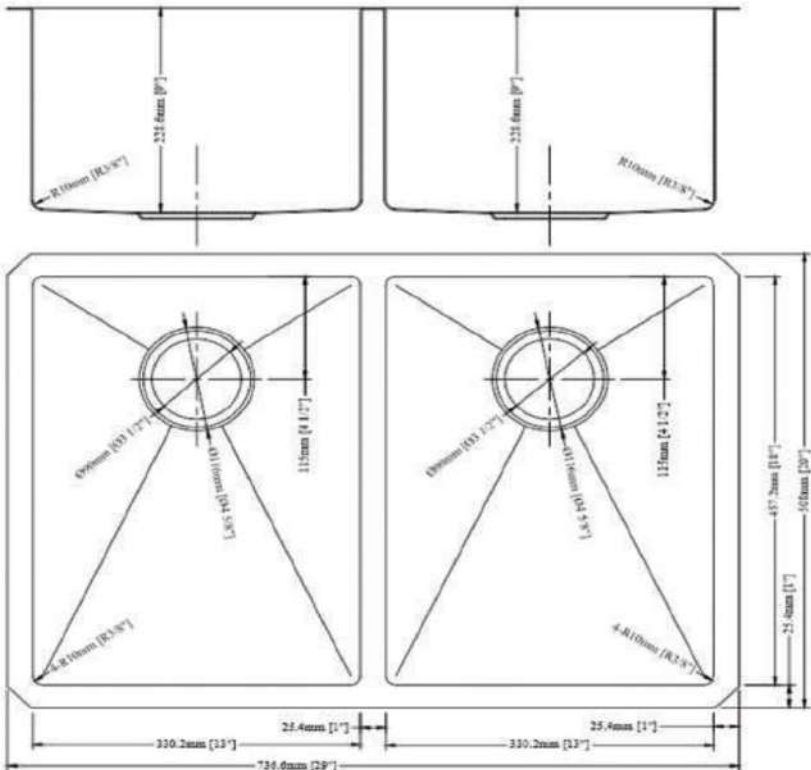

TECHNICAL DATA

Model #	Material	Finish	Mount Options	Overflow	Drain Size	ADA Compliant	Color
10VBM8028	Vitreous China	Enameled	Undermount	Yes	1-1/2"	Yes	White
20VBM8028	Vitreous China	Enameled	Undermount	Yes	1-1/2"	Yes	Bisque

TECHNICAL DATA

Model #	Material	Finish	Mount Options	Overflow	Drain Size	ADA Compliant	Gauge
H4203	Stainless Steel	Brushed	Undermount	No	3 - 1/2"	No	18G

TECHNICAL DRAWING

SOCI Model #H4803

Single Bowl Apron