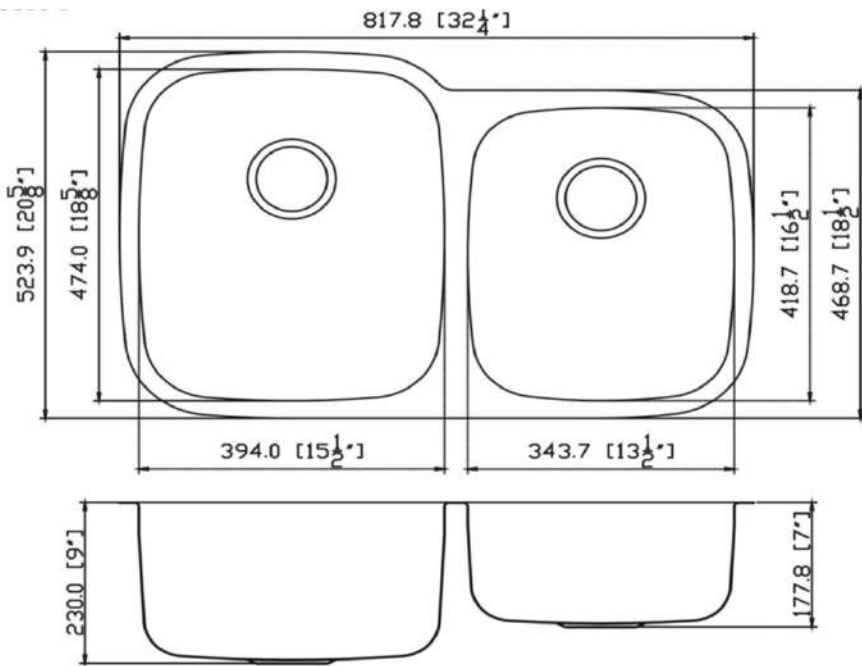

TECHNICAL DATA

Model #	Material	Finish	Mount Options	Overflow	Drain Size	ADA Compliant	Gauge
M2301L	Stainless Steel	Brushed	Undermount	No	3 - 1/2"	No	18G

TECHNICAL DRAWING

SOCI Model #M2510

FEATURES

- Premium 304 series stainless steel construction
- Undercoating and sound deadening pads to absorb noise and maintain water temperature
- 18/8 chrome-nickel content
- Rounded Corners
- Optional sink grids and strainer accessories available

TECHNICAL DATA

Model #	Material	Finish	Mount Options	Overflow	Drain Size	ADA Compliant	Gauge
M2510	Stainless Steel	Brushed	Undermount	No	3 - 1/2"	No	18G

TECHNICAL DRAWING

SOCI Model #VBM8006

FEATURES

- Non-porous vitreous china
- High gloss enamel coating resists spills, scratches and other imperfections
- ADA Compliant
- 3 sloped sides, flat on the back
- Drain and faucet sets sold separately