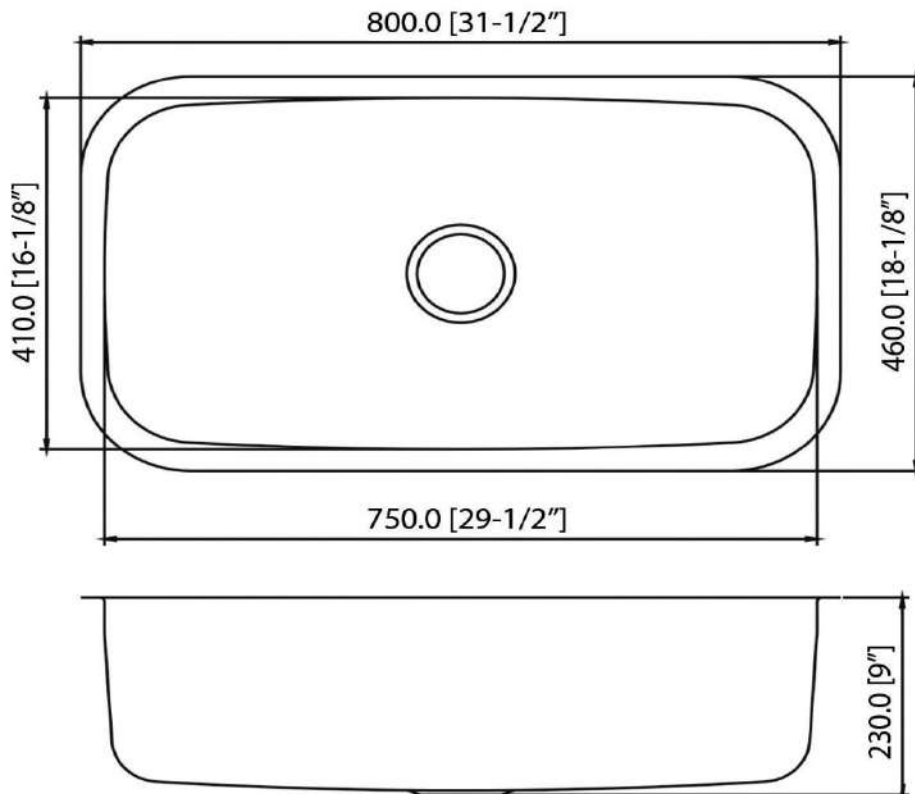

TECHNICAL DATA

Model #	Material	Finish	Mount Options	Overflow	Drain Size	ADA Compliant	Gauge
M2301L	Stainless Steel	Brushed	Undermount	No	3 - 1/2"	No	18G

TECHNICAL DRAWING

SOCI Model #M2510

FEATURES

- Premium 304 series stainless steel construction
- Undercoating and sound deadening pads to absorb noise and maintain water temperature
- 18/8 chrome-nickel content
- Rounded Corners
- Optional sink grids and strainer accessories available

TECHNICAL DATA

Model #	Material	Finish	Mount Options	Overflow	Drain Size	ADA Compliant	Gauge
M2510	Stainless Steel	Brushed	Undermount	No	3 - 1/2"	No	18G

TECHNICAL DRAWING

SOCI Model #VBM8006

FEATURES

- Non-porous vitreous china
- High gloss enamel coating resists spills, scratches and other imperfections
- ADA Compliant
- 3 sloped sides, flat on the back
- Drain and faucet sets sold separately