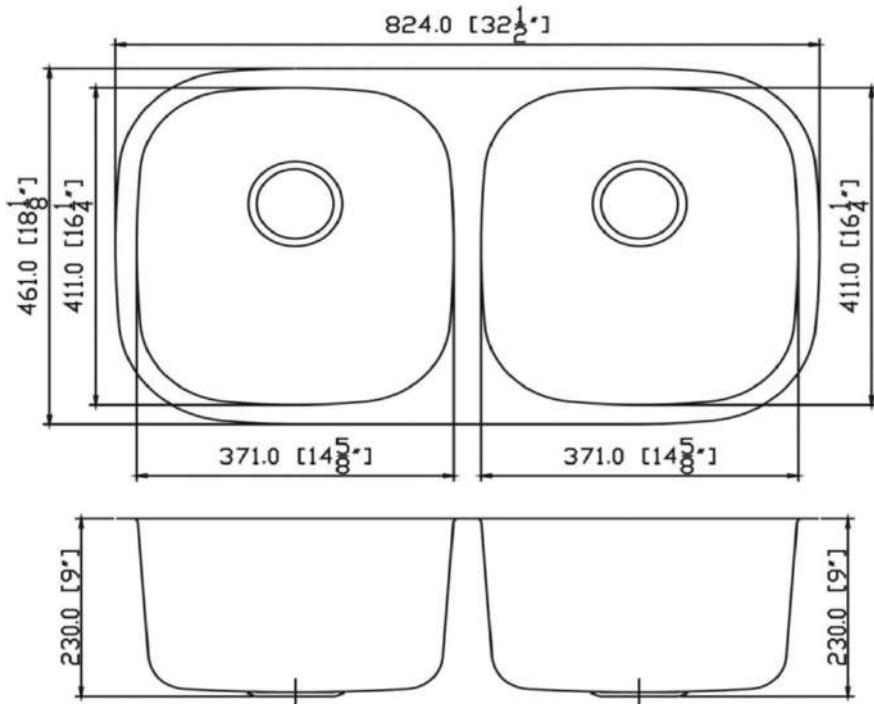

TECHNICAL DRAWING