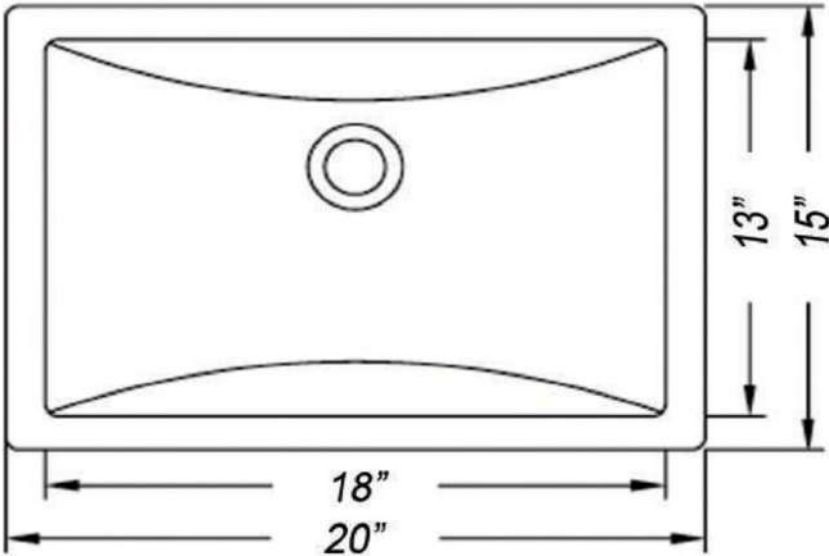

TECHNICAL DRAWING