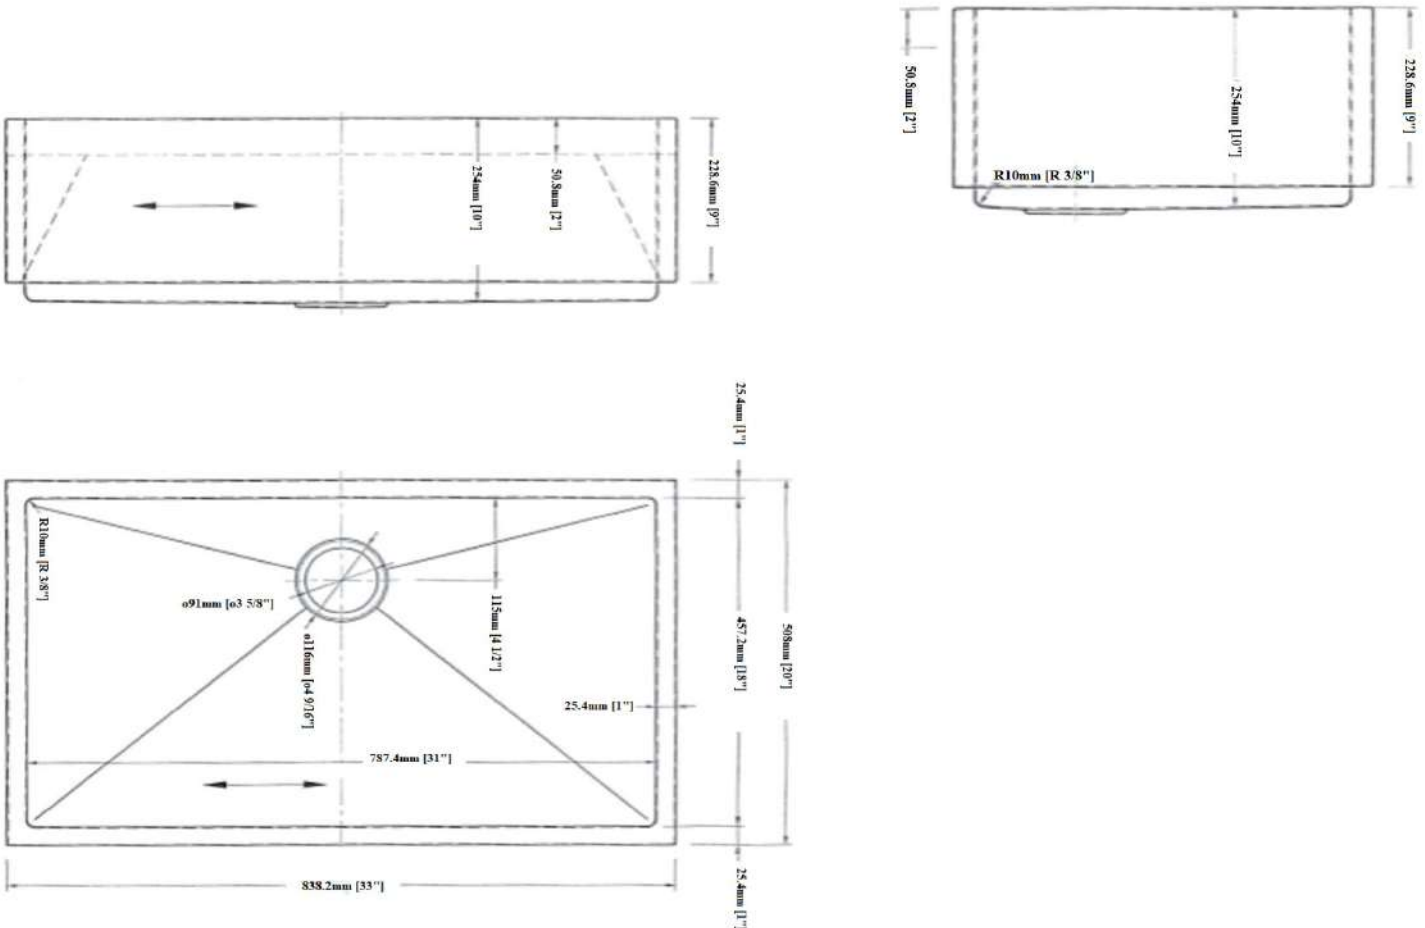

TECHNICAL DRAWING