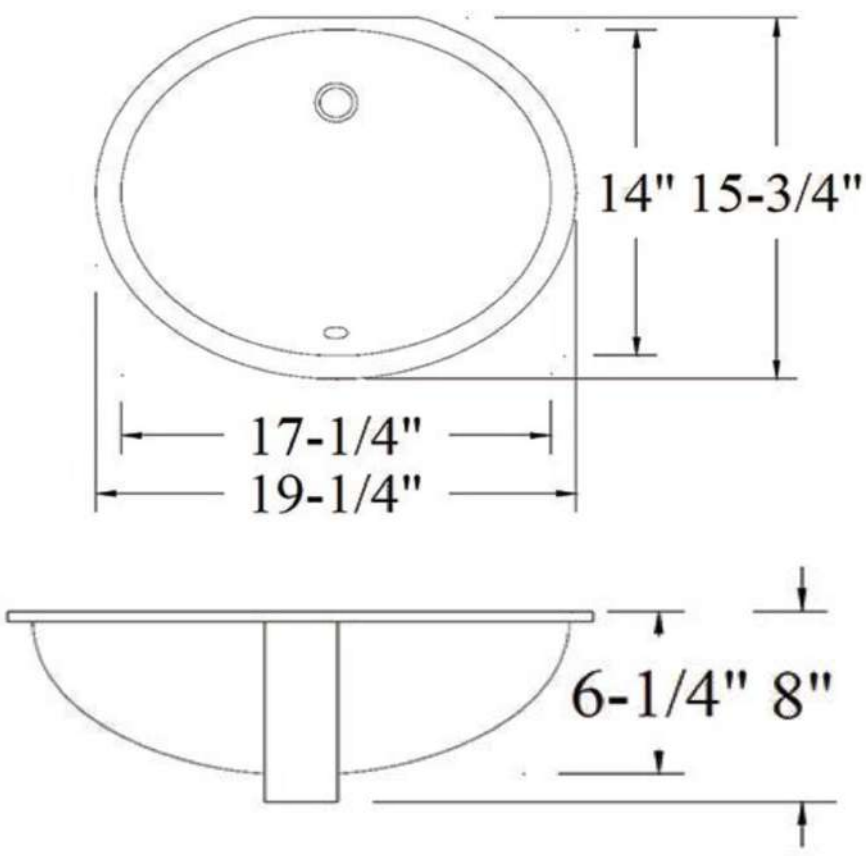

TECHNICAL DRAWING