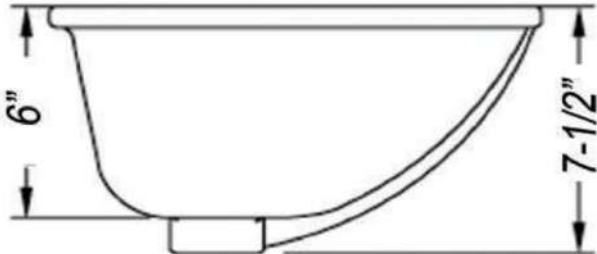

TECHNICAL DRAWING